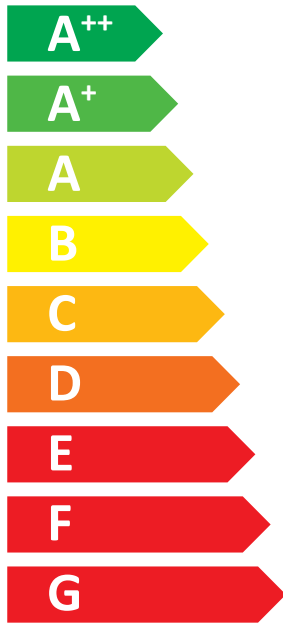

ENERG
енергия · ενεργεια

Indoor unit E*ST20C-**C (W)
Outdoor unit PUHZ-SW100VHA (-BS)

Two icons showing sound power levels: a speaker icon with '40 dB' and a house icon with '70 dB'.

Legend for power consumption: a dark blue square for '07 kW', a medium blue square for '10 kW', and a light blue square for '10 kW'.