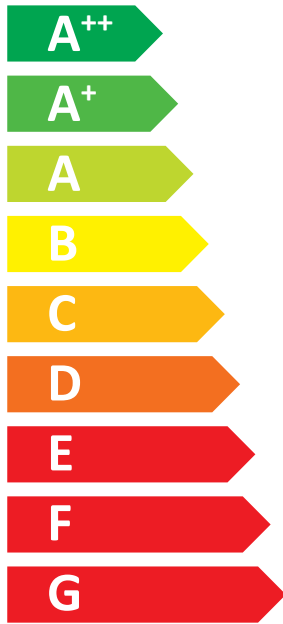

ENERG
енергия · ενεργεια

Indoor unit E*ST20C-**C (W)
Outdoor unit PUHZ-SW100VHA (-BS)

Two icons showing sound power levels: a speaker icon with '40 dB' and a house icon with '70 dB'.

Legend for power consumption: a dark blue square for '07 kW', a medium blue square for '10 kW', and a light blue square for '10 kW'.

2015

811/2013

BH79J465H02

ENERG
енергия · ενεργεια

Indoor unit E*ST20C-**C (W)
Outdoor unit PUHZ-SW100YHA (-BS)

2015

811/2013

BH79J465H03