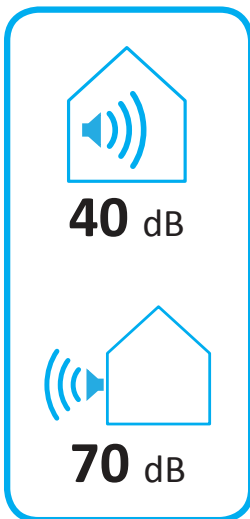

ENERG
енергия · ενεργεια

Indoor unit E*ST20C-**C (W)
Outdoor unit PUHZ-SW100VHA (-BS)

Two icons showing sound power levels: a speaker icon with '40 dB' and a house icon with '70 dB'.

Legend for power consumption: a dark blue square for '07 kW', a medium blue square for '10 kW', and a light blue square for '10 kW'.

2015

811/2013

BH79J465H02

ENERG
енергия · ενεργεια

Indoor unit E*ST20C-**C (W)
Outdoor unit PUHZ-SW100YHA (-BS)

2015

811/2013

BH79J465H03