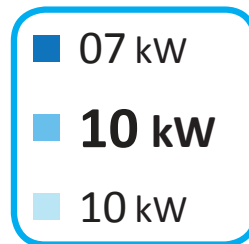

ENERG
енергия · ενεργεια

Indoor unit E*ST20C-**C (W)
Outdoor unit PUHZ-SW100VHA (-BS)

Two icons showing sound power levels: a speaker icon with '40 dB' and a house icon with '70 dB'.

Legend for power consumption: a dark blue square for '07 kW', a medium blue square for '10 kW', and a light blue square for '10 kW'.

2015

811/2013

BH79J465H02

ENERG
енергия · ενεργεια

Indoor unit E*ST20C-**C (W)
Outdoor unit PUHZ-SW100YHA (-BS)

2015

811/2013

BH79J465H03