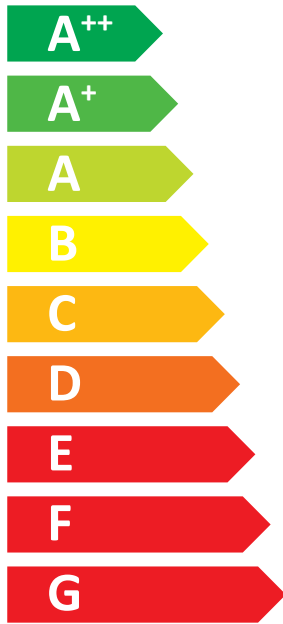

**ENERG**  
енергия · ενεργεια

Indoor unit E\*ST20C-\*\*C (W)  
Outdoor unit PUHZ-SHW80VHA (-BS)

Two icons showing sound power levels. The top icon shows a speaker inside a house with the value 40 dB. The bottom icon shows a speaker outside a house with the value 69 dB.

A legend for power consumption, showing three colored squares (dark blue, medium blue, light blue) each followed by the text "09 kW".

2015

811/2013

BH79J465H06