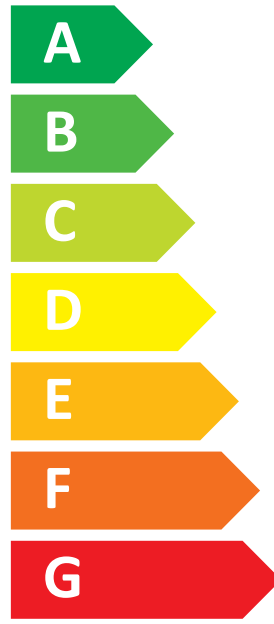

**ENERG**  
енергия · ενεργεια

Indoor unit E\*ST20C-\*\*C (W)  
Outdoor unit PUHZ-SHW80VHA (-BS)

Two icons showing sound power levels. The top icon shows a speaker inside a house with the value 40 dB. The bottom icon shows a speaker outside a house with the value 69 dB.

A legend for power consumption, showing three colored squares (dark blue, medium blue, light blue) each followed by the text "09 kW".

2015

811/2013

BH79J465H06