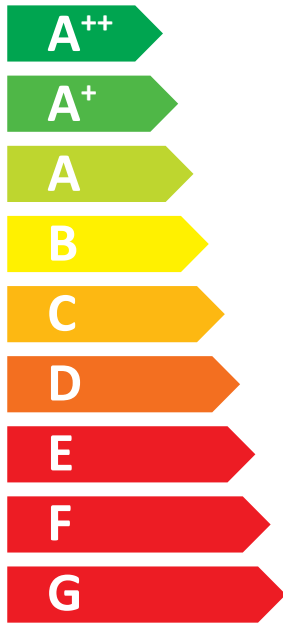

ENERG
енергия · ενεργεια

Indoor unit E*ST20C-**C (W)
Outdoor unit PUHZ-SHW112VHA (-BS)

40 dB

70 dB

■ 13 kW

■ 13 kW

■ 12 kW

2015

811/2013

BH79J465H07

ENERG
енергия · ενεργεια

Indoor unit E*ST20C-**C (W)
Outdoor unit PUHZ-SHW112YHA (-BS)

Two sound power level icons. The top one shows a speaker icon with sound waves and the text "40 dB". The bottom one shows a house icon with sound waves and the text "70 dB".

A legend for power consumption in kW, shown in a rounded rectangle. It contains three entries: a dark blue square for "13 kW", a medium blue square for "13 kW", and a light blue square for "12 kW".

2015