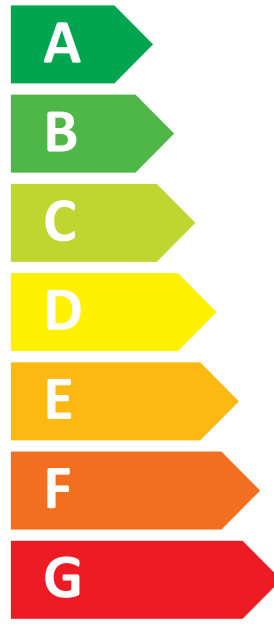

ENERG
енергия · ενεργεια

Indoor unit E*ST20C-**C (W)
Outdoor unit PUHZ-SHW112VHA (-BS)

40 dB

70 dB

■ 13 kW

■ 13 kW

■ 12 kW

2015

811/2013

BH79J465H07

ENERG
енергия · ενεργεια

Indoor unit E*ST20C-**C (W)
Outdoor unit PUHZ-SHW112YHA (-BS)

Two sound power level icons. The top one shows a speaker icon with sound waves and the text "40 dB". The bottom one shows a house icon with sound waves and the text "70 dB".

A legend for power consumption in kW, shown in a rounded rectangle. It contains three entries: a dark blue square for "13 kW", a medium blue square for "13 kW", and a light blue square for "12 kW".

2015