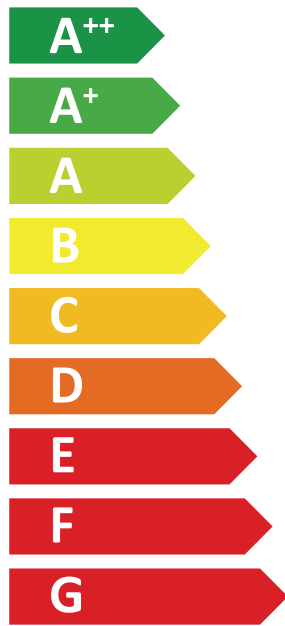

ENERG
енергия · ενεργεια

Indoor unit E*ST20D-**C(W)
Outdoor unit PUHZ-SW50VKA(-BS)

A⁺⁺

A

Two icons showing sound power levels. The top icon shows a house with a speaker and the text "40 dB". The bottom icon shows a house with a speaker and the text "63 dB".

A legend for power consumption, showing three colored squares (dark blue, medium blue, light blue) each followed by the text "04 kW".