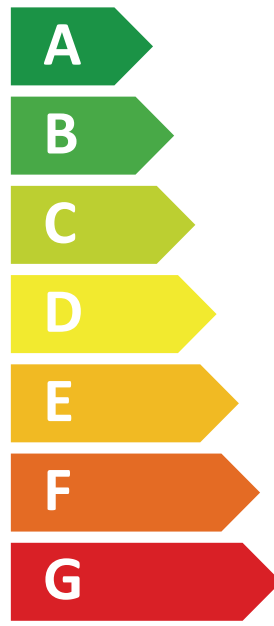

ENERG
енергия · ενεργεια

Indoor unit E*ST20D-**C(W)
Outdoor unit PUHZ-SW50VKA(-BS)

A⁺⁺

A

Two icons showing sound power levels. The top icon shows a house with a speaker and the text "40 dB". The bottom icon shows a house with a speaker and the text "63 dB".

A legend for power consumption, showing three colored squares (dark blue, medium blue, light blue) each followed by the text "04 kW".